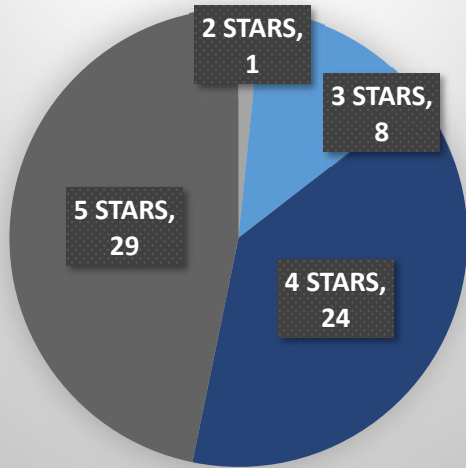

HAMPTON DOWNS (NATIONAL CIRCUIT)

HAMPTON DOWNS (INTERNATIONAL CIRCUIT)

TAUPO

PUKEKOHE – NEW LAYOUT

PUKEKOHE – OLD LAYOUT

MANFIELD

One day meetings or two?

Meeting spacing – Are you happy with one month apart

Number of Endurance Rounds?

High Profile Events – Do you think we should attend these?