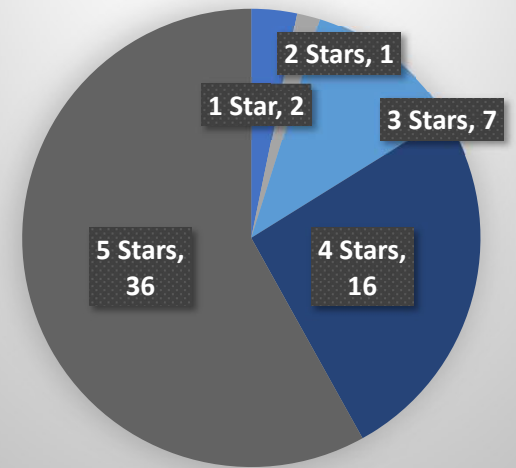

HAMPTON DOWNS (NATIONAL CIRCUIT)

HAMPTON DOWNS (INTERNATIONAL CIRCUIT)

TAUPO

PUKEKOHE – NEW LAYOUT

PUKEKOHE – OLD LAYOUT

MANFIELD

One day meetings or two?

Meeting spacing – Are you happy with one month apart

Number of Endurance Rounds?

High Profile Events – Do you think we should attend these?