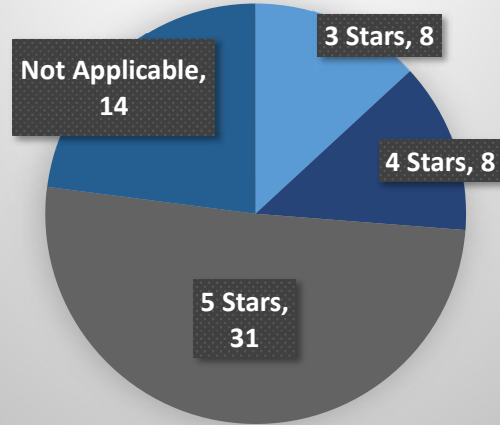

HAMPTON DOWNS (NATIONAL CIRCUIT)

HAMPTON DOWNS (INTERNATIONAL CIRCUIT)

TAUPO

PUKEKOHE – NEW LAYOUT

PUKEKOHE – OLD LAYOUT

MANFIELD

One day meetings or two?

Meeting spacing – Are you happy with one month apart

Number of Endurance Rounds?

High Profile Events – Do you think we should attend these?