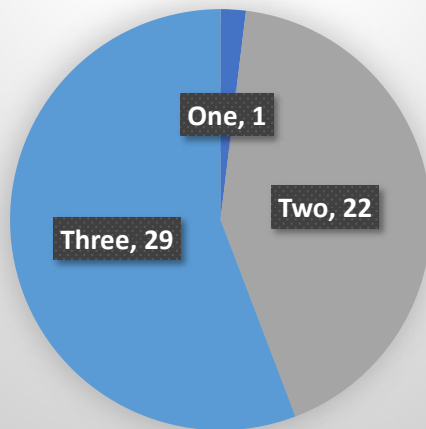

HAMPTON DOWNS (NATIONAL CIRCUIT)

HAMPTON DOWNS (INTERNATIONAL CIRCUIT)

TAUPO

PUKEKOHE – NEW LAYOUT

PUKEKOHE – OLD LAYOUT

MANFIELD

One day meetings or two?

Meeting spacing – Are you happy with one month apart

Number of Endurance Rounds?

High Profile Events – Do you think we should attend these?