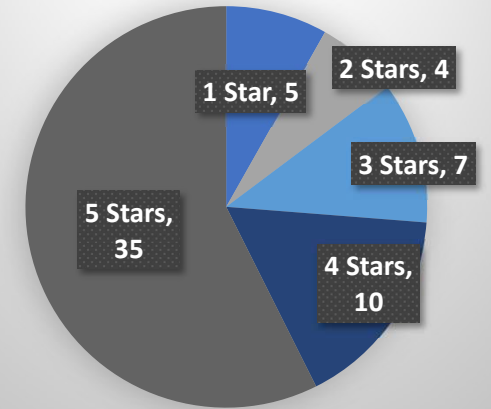

HAMPTON DOWNS (NATIONAL CIRCUIT)

HAMPTON DOWNS (INTERNATIONAL CIRCUIT)

TAUPO

PUKEKOHE – NEW LAYOUT

PUKEKOHE – OLD LAYOUT

MANFIELD

One day meetings or two?

Meeting spacing – Are you happy with one month apart