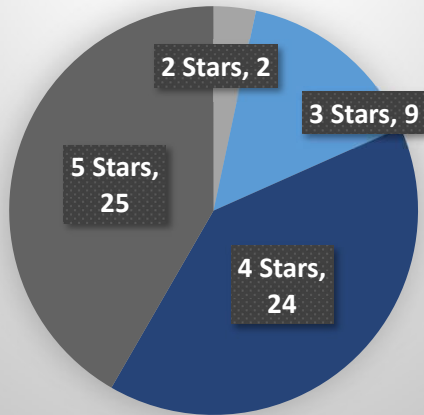

HAMPTON DOWNS (NATIONAL CIRCUIT)

HAMPTON DOWNS (INTERNATIONAL CIRCUIT)

TAUPO

PUKEKOHE – NEW LAYOUT

PUKEKOHE – OLD LAYOUT

MANFIELD

One day meetings or two?

Meeting spacing – Are you happy with one month apart